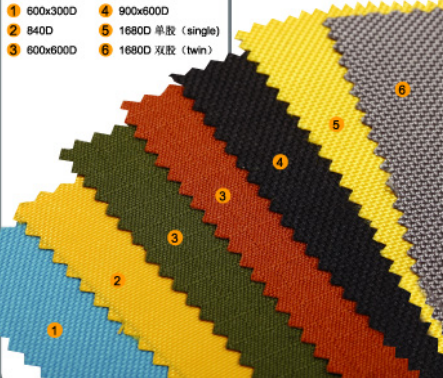

Embroidery Logo

Leather Logo

Rubber Logo

**POLYESTER
FABRIC DENSITY**

- | | |
|------------|---------------------|
| 1 600x300D | 4 900x600D |
| 2 840D | 5 1680D 单股 (single) |
| 3 600x600D | 6 1680D 双股 (twin) |